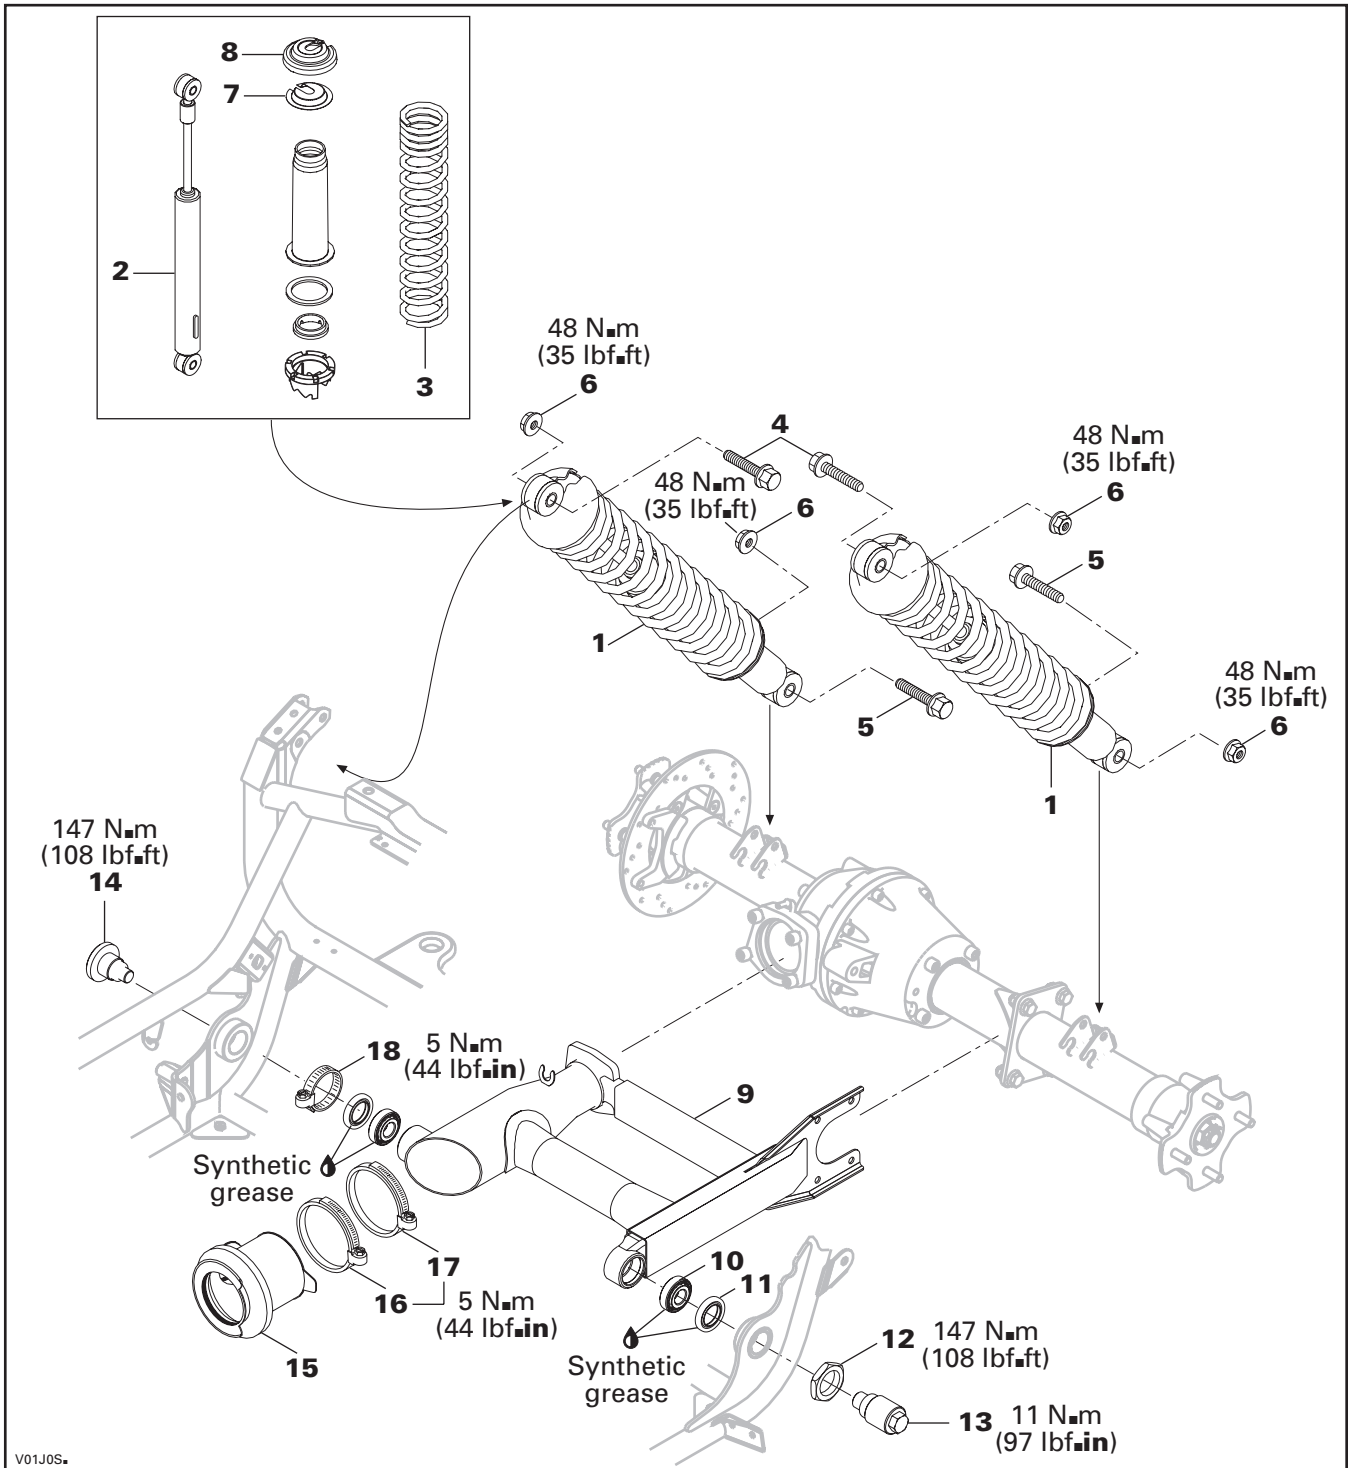

REAR SUSPENSION

SWING ARM WITH BELLOWS

V01J05.