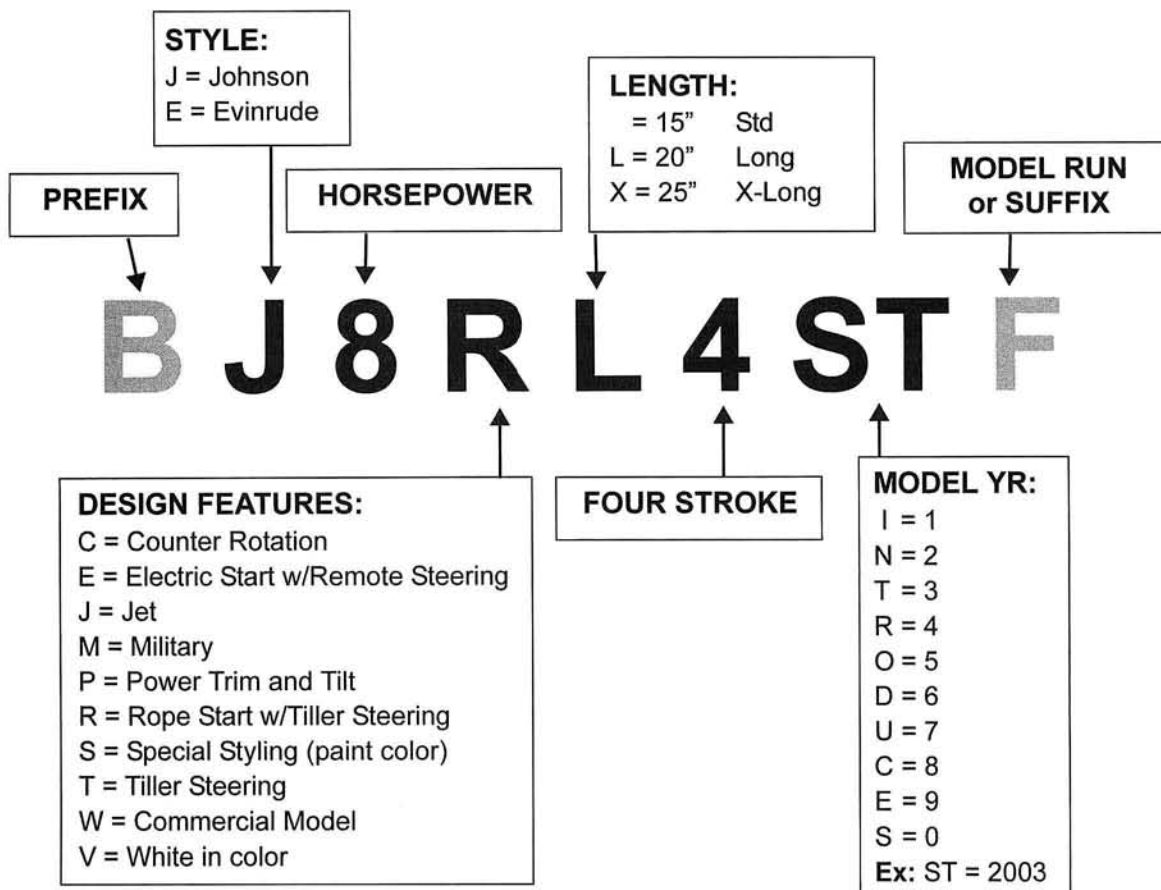

IDENTIFYING MODEL AND SERIAL NUMBERS

Outboard model and serial numbers are located on the swivel bracket.

1. Model and serial number tag

MODEL DESIGNATION

MODEL LISTS

6 HP

Model Number	Start	Shaft	Steer
J6R4STS	Rope	15"	Tiller
J6RL4STS	Rope	20"	Tiller

8 HP

Model Number	Start	Shaft	Steer
J8R4STS	Rope	15"	Tiller
J8RL4STS	Rope	20"	Tiller