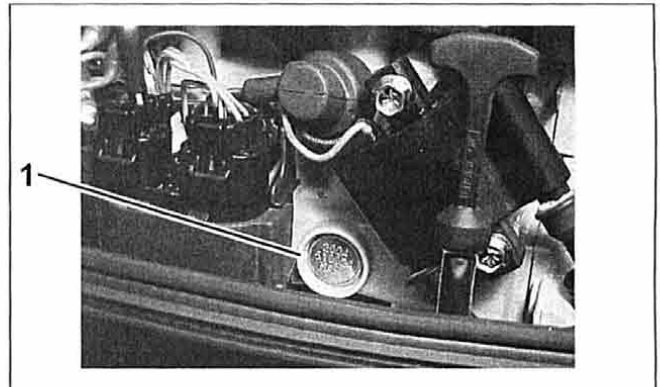

Powerhead
1. Serial number

004352