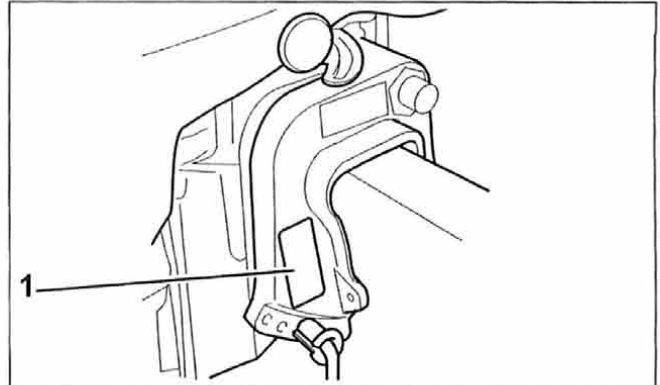

INTRODUCTION

MODELS COVERED IN THIS MANUAL

MODELS COVERED IN THIS MANUAL

This manual covers service information on *Johnson* 9.9 and 15 HP 4-Stroke models. Use this manual together with the proper Parts Catalog for part numbers and for exploded views of the outboard, which are a valuable aid to disassembly and reassembly.

Model Number	Start	Shaft	Steer
J10R4SOA	Rope	15 in.	Tiller
J10RL4SOA	Rope	20 in.	Tiller
J10TE4SOA	Electric	15 in.	Tiller
J10TEL4SOA	Electric	20 in.	Tiller
J10TBL4SOB	Electric	20 in.	Tiller
J10EL4SOR	Electric	20 in.	Remote
J15R4SOA	Rope	15 in.	Tiller
J15RL4SOA	Rope	20 in.	Tiller
J15TE4SOA	Electric	15 in.	Tiller
J15TEL4SOA	Electric	20 in.	Tiller
J15EL4SOS (Europe only)	Electric	20 in.	Remote

Identifying Model and Serial Numbers

Outboard model and serial numbers are located on the starboard stern bracket and on the powerhead.

Starboard Stern Bracket
1. Model and serial number

004351